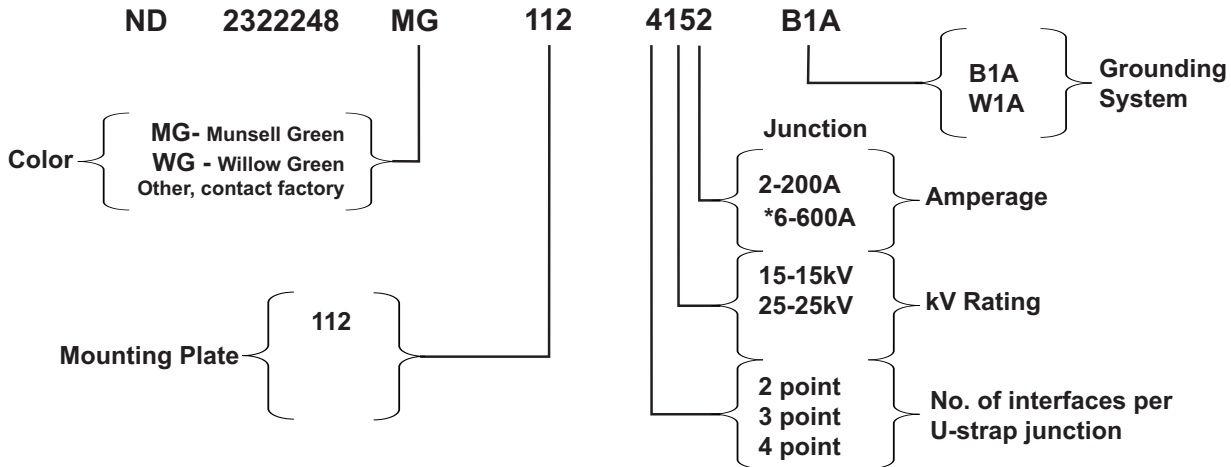

Nordic Cabinet Ordering Key

ND-2322248-MG-112-4152-B1A

*This cabinet will not accommodate 200Amp taps off the 600Amp deadbreak junction.