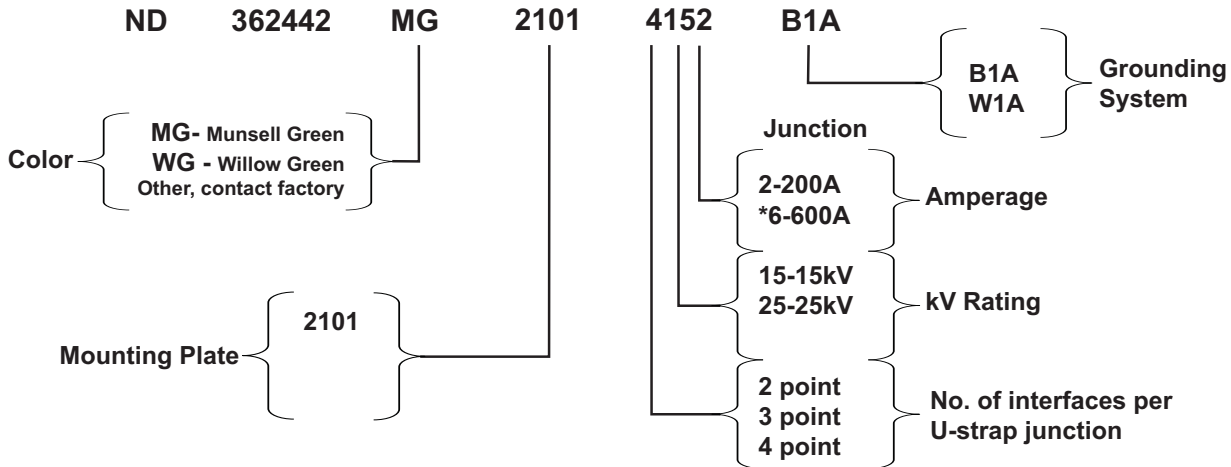

# Nordic Cabinet Ordering Key

ND-362442-MG-2101-4152-B1A

\*This cabinet will not accommodate 200Amp taps off the 600Amp deadbreak junction.