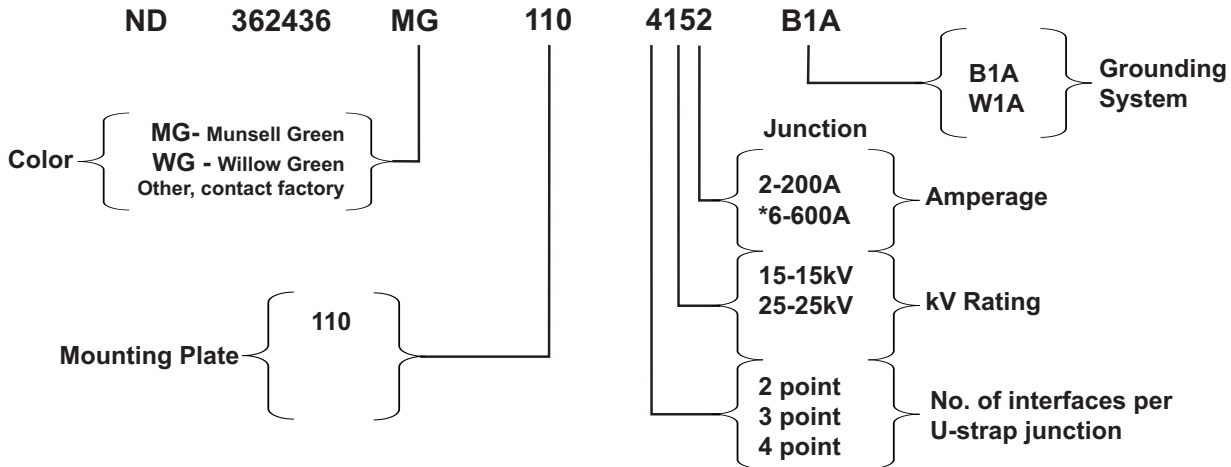

Nordic Cabinet Ordering Key

ND-362436-MG-110-4152-B1A

***This cabinet will not accommodate 200Amp taps off the 600Amp deadbreak junction.**