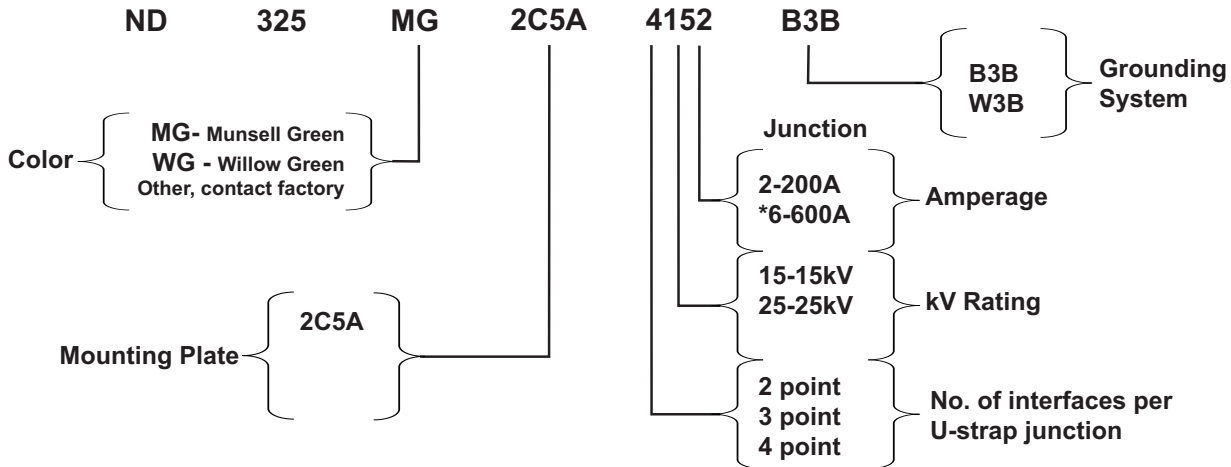

Nordic Cabinet Ordering Key

ND-325-MG-2C5A-4152-B3B

*This cabinet will not accommodate 200Amp taps off the 600Amp deadbreak junction.