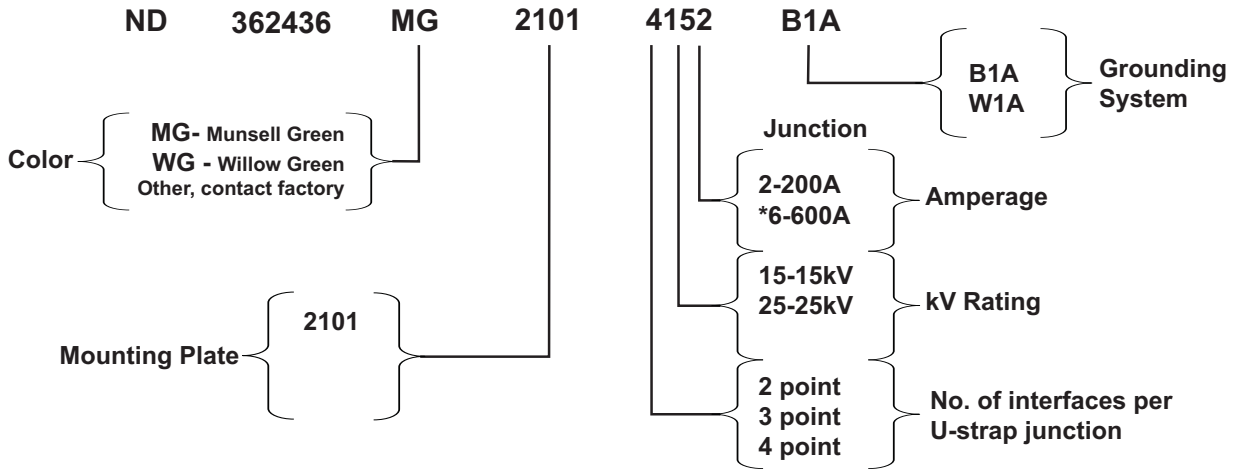

Nordic Ordering Key

ND-362436-MG-2101-4152-B1A

*This cabinet will not accommodate 200Amp taps off the 600Amp deadbreak junction.