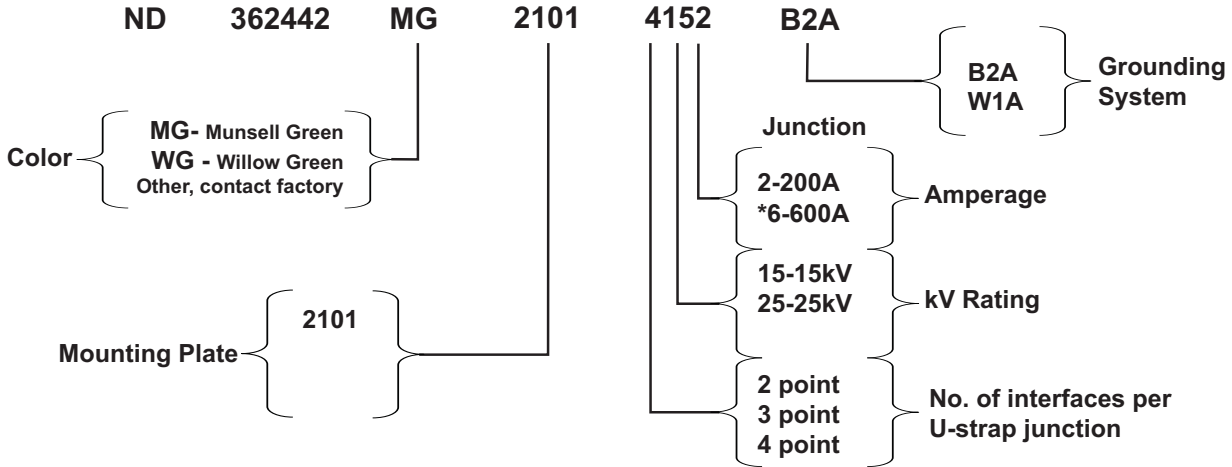

Nordic Ordering Key

ND-362442-MG-2101-4152-B2A

*This cabinet will not accommodate 200Amp taps off the 600Amp deadbreak junction.