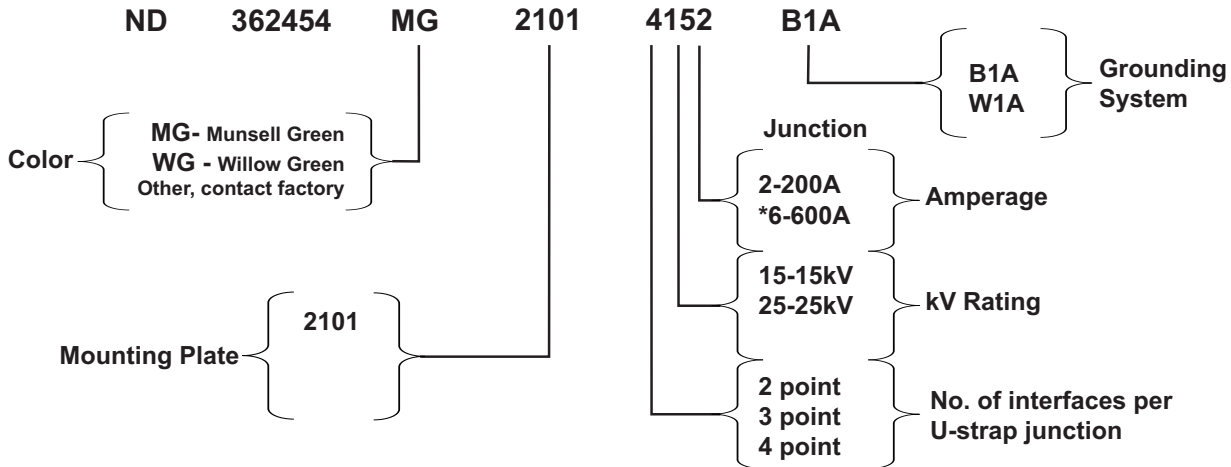

# Nordic Cabinet Ordering Key

ND-362454-MG-2101-4152-B1A

\*This cabinet will not accommodate 200Amp taps off the 600Amp deadbreak junction.