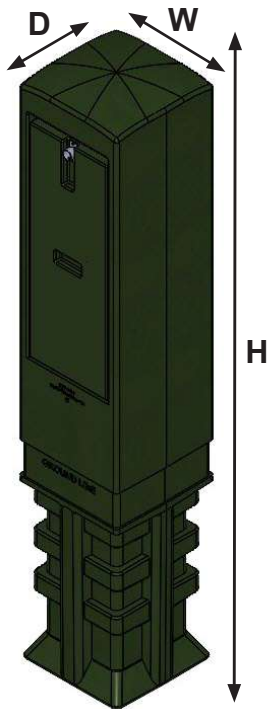

Pedestals - Meter - Plastic

- Rust free materials and stainless steel hardware.
- Linear Low Density Polyethylene Material is UV stabilized (Munsell Green Color).
- Trailer Parks, RV Campgrounds, and townhouses now have a plastic pedestal that can accommodate up to three meters or other pieces of equipment.
- Install up to 3 Meters or other equipment.
- 14" x 14" x 80" tall with a 14" x 38" meter mounting surface on 3 sides.
- Meters not included.
- Service entrance door is made of a high density polyethylene material with a smooth finish. Includes a stainless steel penta-head bolt for locking (pad-lockable).
- Large 11" x 31" Front Opening.
- Make it a secondary pedestal by ordering 3 lay-in 6 port 350 MCM connectors installed inside. (MPP-141480-MG-L6350)
- Abundant access inside the pedestal.
- Lightweight, only 35 lbs.
- The corrugated base provides strength against sidewall ground pressures.
- The bottom of the base is flanged to prevent twisting when buried.
- Recommended burial depth 30".

Product	W x D (Top) x H	Above Ground	Below Ground	Locking System
 <p>MPP-141480-MG-X</p>	14" x 14" x 80"	50"	30"	Penta Head Bolt
 <p>MPP-141480-MG-L6350</p>	14" x 14" x 80"	50"	30"	Penta Head Bolt