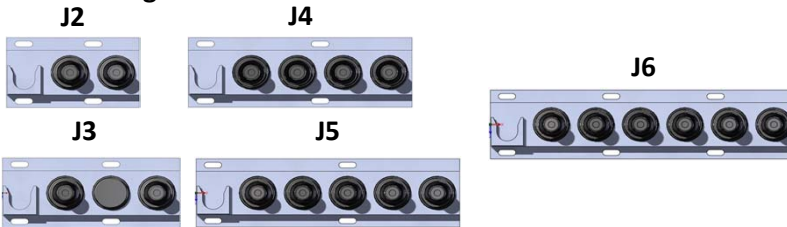

Nordic Cabinet Ordering Key
for Elastimold Multi-Point Junctions
ND-325-MG-X-215A2VL-W3B

Page 1 of 3

for 4" interface spacing, see page 2.

for 6.5" interface spacing, see page 3.

Elastimold Molded Multi-Point Junctions with 4" Interface Spacing

No Parking Stands

Elastimold 4" Interface Multi-Point Junction (no parking stands)	J2	J3	J4	J5	J6
Junction Width	8"	12"	16"	20"	24"
ND-325-MG-X-X-X, ND-325-MG-PS14A-X-X, ND-325-MG-UNI4 Cabinets Accommodate:	Yes	Yes	Yes	Yes	Yes

One Parking Stand

Elastimold 4" Interface Multi-Point Junction (one parking stand located either left or right side)	J2	J3	J4	J5	J6
Junction Width	11.5"	15.5"	19.5"	23.5"	27.5"
ND-325-MG-X-X-X, ND-325-MG-PS14A-X-X, ND-325-MG-UNI4 Cabinets Accommodate:	Yes	Yes	Yes	Yes	Yes

Two Parking Stands

Elastimold 4" Interface Multi-Point Junction (two parking stands)	J2	J3	J4	J5	J6
Junction Width	15"	19"	23"	27"	31"
ND-325-MG-X-X-X, ND-325-MG-PS14A-X-X, ND-325-MG-UNI4 Cabinets Accommodate:	Yes	Yes	Yes	Yes	No