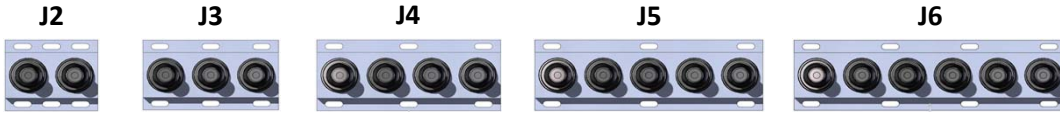

Nordic Cabinet Ordering Key
for Elastimold Multi-Point Junctions
ND-325-MG-X-215A2VL-W3B

Page 1 of 3

for 4" interface spacing, see page 2.

for 6.5" interface spacing, see page 3.

Elastimold Molded Multi-Point Junctions with 4" Interface Spacing

No Parking Stands

Elastimold 4" Interface Multi-Point Junction (no parking stands)	J2	J3	J4	J5	J6
Junction Width	8"	12"	16"	20"	24"
ND-325-MG-X-X-X, ND-325-MG-PS14A-X-X, ND-325-MG-UNI4 Cabinets Accommodate:	Yes	Yes	Yes	Yes	Yes

One Parking Stand

Elastimold 4" Interface Multi-Point Junction (one parking stand located either left or right side)	J2	J3	J4	J5	J6
Junction Width	11.5"	15.5"	19.5"	23.5"	27.5"
ND-325-MG-X-X-X, ND-325-MG-PS14A-X-X, ND-325-MG-UNI4 Cabinets Accommodate:	Yes	Yes	Yes	Yes	Yes

Two Parking Stands

Elastimold 4" Interface Multi-Point Junction (two parking stands)	J2	J3	J4	J5	J6
Junction Width	15"	19"	23"	27"	31"
ND-325-MG-X-X-X, ND-325-MG-PS14A-X-X, ND-325-MG-UNI4 Cabinets Accommodate:	Yes	Yes	Yes	Yes	No