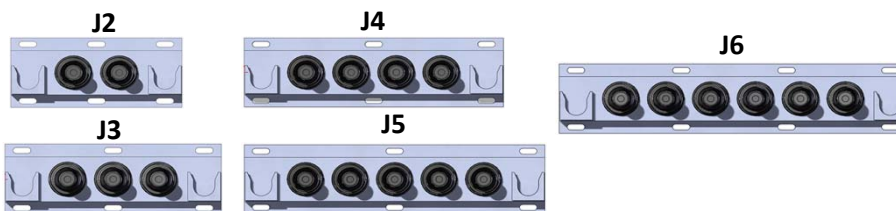

Nordic Cabinet Ordering Key
for Elastimold Multi-Point Junctions
ND-325-MG-X-215A2VL-W3B

Page 1 of 3

for 4" interface spacing, see page 2.

for 6.5" interface spacing, see page 3.

Elastimold Molded Multi-Point Junctions with 4" Interface Spacing

No Parking Stands

Elastimold 4" Interface Multi-Point Junction (no parking stands)	J2	J3	J4	J5	J6
Junction Width	8"	12"	16"	20"	24"
ND-325-MG-X-X-X, ND-325-MG-PS14A-X-X, ND-325-MG-UNI4 Cabinets Accommodate:	Yes	Yes	Yes	Yes	Yes

One Parking Stand

Elastimold 4" Interface Multi-Point Junction (one parking stand located either left or right side)	J2	J3	J4	J5	J6
Junction Width	11.5"	15.5"	19.5"	23.5"	27.5"
ND-325-MG-X-X-X, ND-325-MG-PS14A-X-X, ND-325-MG-UNI4 Cabinets Accommodate:	Yes	Yes	Yes	Yes	Yes

Two Parking Stands

Elastimold 4" Interface Multi-Point Junction (two parking stands)	J2	J3	J4	J5	J6
Junction Width	15"	19"	23"	27"	31"
ND-325-MG-X-X-X, ND-325-MG-PS14A-X-X, ND-325-MG-UNI4 Cabinets Accommodate:	Yes	Yes	Yes	Yes	No