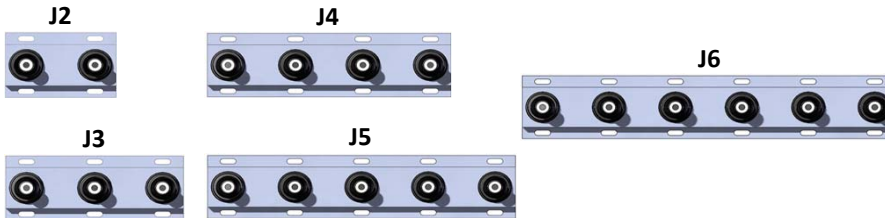

Nordic Cabinet Ordering Key
for Elastimold Multi-Point Junctions
ND-325-MG-X-215A2VL-W3B

Page 1 of 3

for 4" interface spacing, see page 2.

for 6.5" interface spacing, see page 3.

Elastimold Molded Multi-Point Junctions with 4" Interface Spacing

One Parking Stand

Elastimold 4" Interface Multi-Point Junction (one parking stand located either left or right side)	J2	J3	J4	J5	J6
Junction Width	11.5"	15.5"	19.5"	23.5"	27.5"
ND-325-MG-X-X-X, ND-325-MG-PS14A-X-X, ND-325-MG-UNI4 Cabinets Accommodate:	Yes	Yes	Yes	Yes	Yes

Two Parking Stands

Elastimold 4" Interface Multi-Point Junction (two parking stands)	J2	J3	J4	J5	J6
Junction Width	15"	19"	23"	27"	31"
ND-325-MG-X-X-X, ND-325-MG-PS14A-X-X, ND-325-MG-UNI4 Cabinets Accommodate:	Yes	Yes	Yes	Yes	No

Elastimold Molded Multi-Point Junctions with 6.5" Interface Spacing

No Parking Stands

V=6.5" Spaced Multi-Point w/No Parking Stands					
Type of Junction	J2	J3	J4	J5	J6
Junction Width	10.5"	17"	23.5"	30"	36.5"
ND-325-MG-X-X-X, ND-325-MG-PS14A-X-X , ND-325-MG-UNI4 Cabinets Accommodate:	Yes	Yes	Yes	No	No