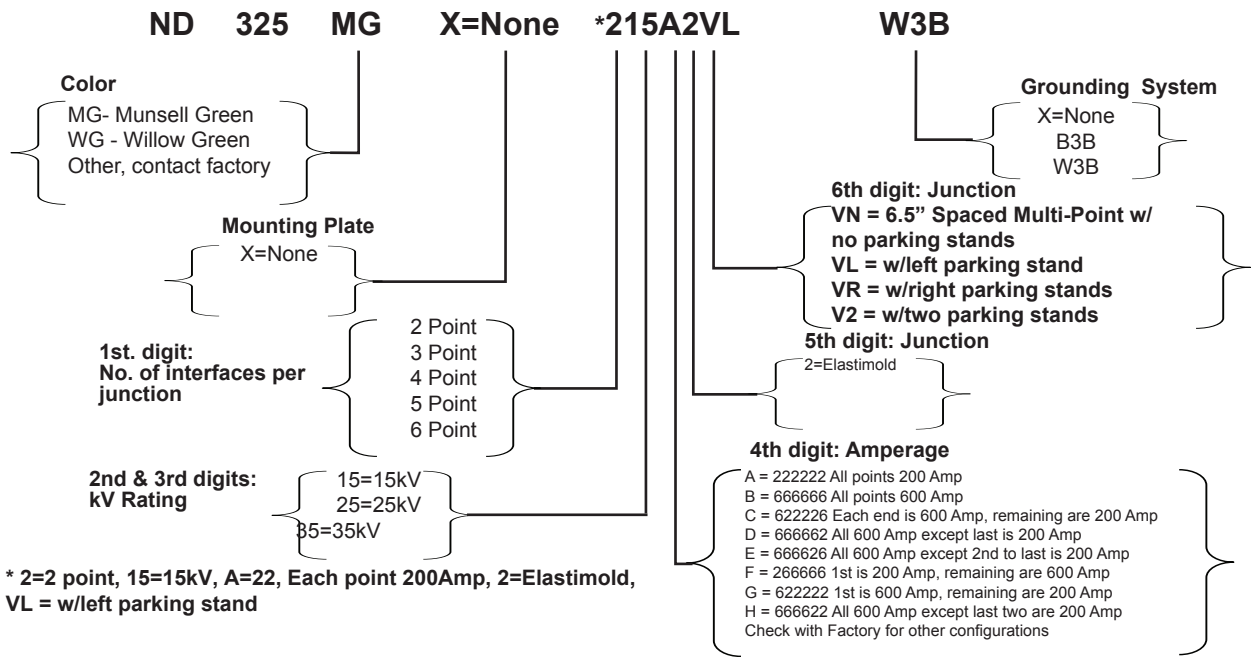

Nordic Cabinet Ordering Key
for Elastimold Multi-Point Junctions
ND-325-MG-X-215A2VL-W3B

Page 1 of 3

for 4" interface spacing, see page 2.

for 6.5" interface spacing, see page 3.

Elastimold Molded Multi-Point Junctions with 4" Interface Spacing

No Parking Stands

Elastimold 4" Interface Multi-Point Junction (no parking stands)	J2	J3	J4	J5	J6
Junction Width	8"	12"	16"	20"	24"
ND-325-MG-X-X-X, ND-325-MG-PS14A-X-X, ND-325-MG-UNI4 Cabinets Accommodate:	Yes	Yes	Yes	Yes	Yes

One Parking Stand

Elastimold 4" Interface Multi-Point Junction (one parking stand located either left or right side)	J2	J3	J4	J5	J6
Junction Width	11.5"	15.5"	19.5"	23.5"	27.5"
ND-325-MG-X-X-X, ND-325-MG-PS14A-X-X, ND-325-MG-UNI4 Cabinets Accommodate:	Yes	Yes	Yes	Yes	Yes

Elastimold Molded Multi-Point Junctions with 6.5" Interface Spacing

No Parking Stands

V=6.5" Spaced Multi-Point w/No Parking Stands					
Type of Junction	J2	J3	J4	J5	J6
Junction Width	10.5"	17"	23.5"	30"	36.5"
ND-325-MG-X-X-X, ND-325-MG-PS14A-X-X , ND-325-MG-UNI4 Cabinets Accommodate:	Yes	Yes	Yes	No	No