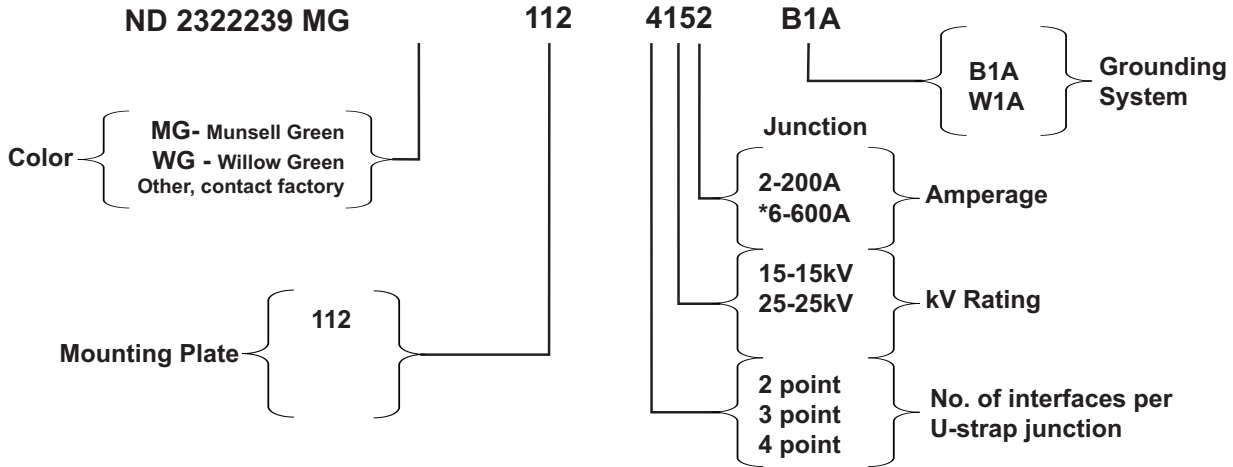

Nordic Cabinet Ordering Key

ND-2322239-MG-112-4152-B1A

*This cabinet will not accommodate 200Amp taps off the 600Amp deadbreak junction.