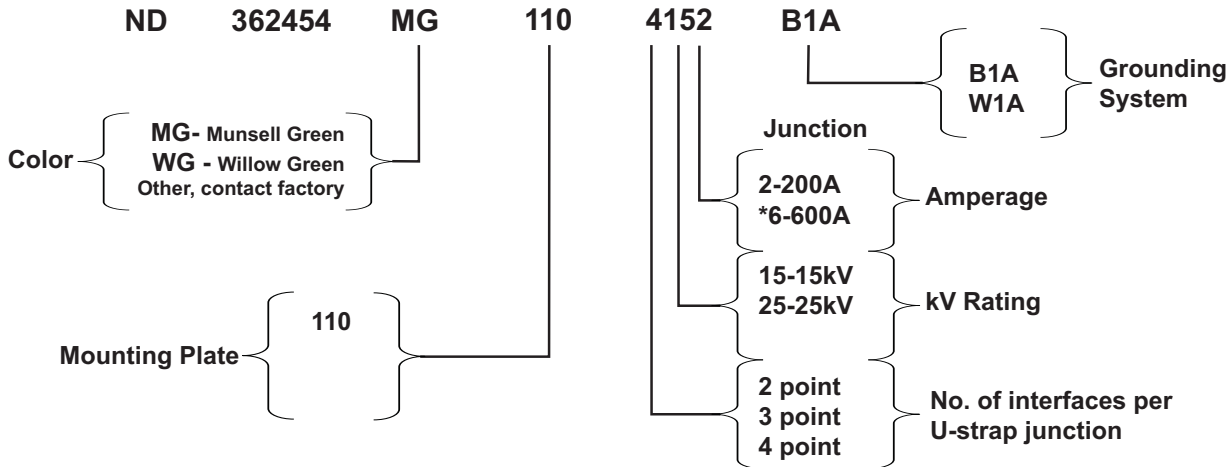

Nordic Cabinet Ordering Key

ND-362454-MG-110-4152-B1A

*This cabinet will not accommodate 200Amp taps off the 600Amp deadbreak junction.