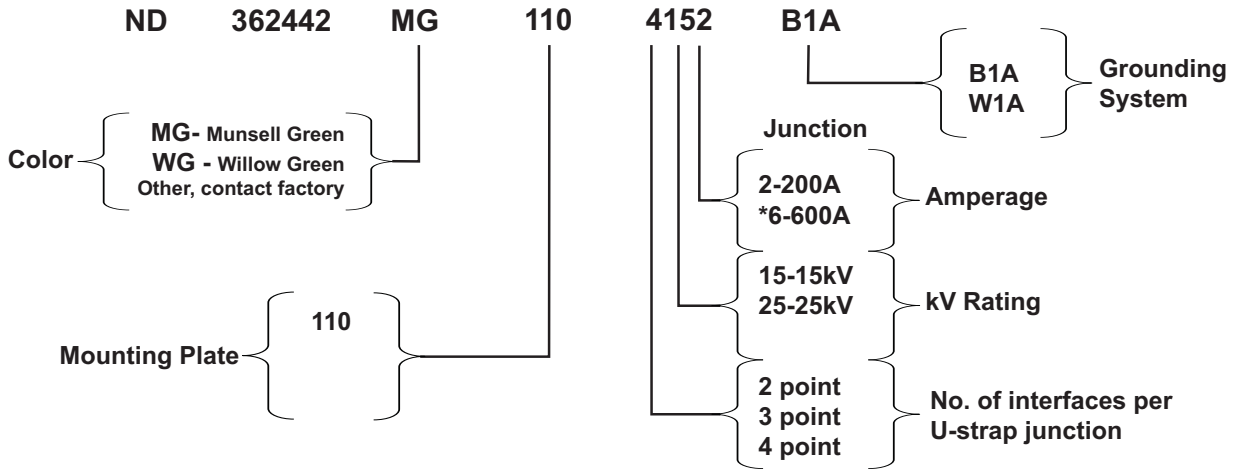

# Nordic Cabinet Ordering Key

ND-362442-MG-110-4152-B1A

\*This cabinet will not accommodate 200Amp taps off the 600Amp deadbreak junction.