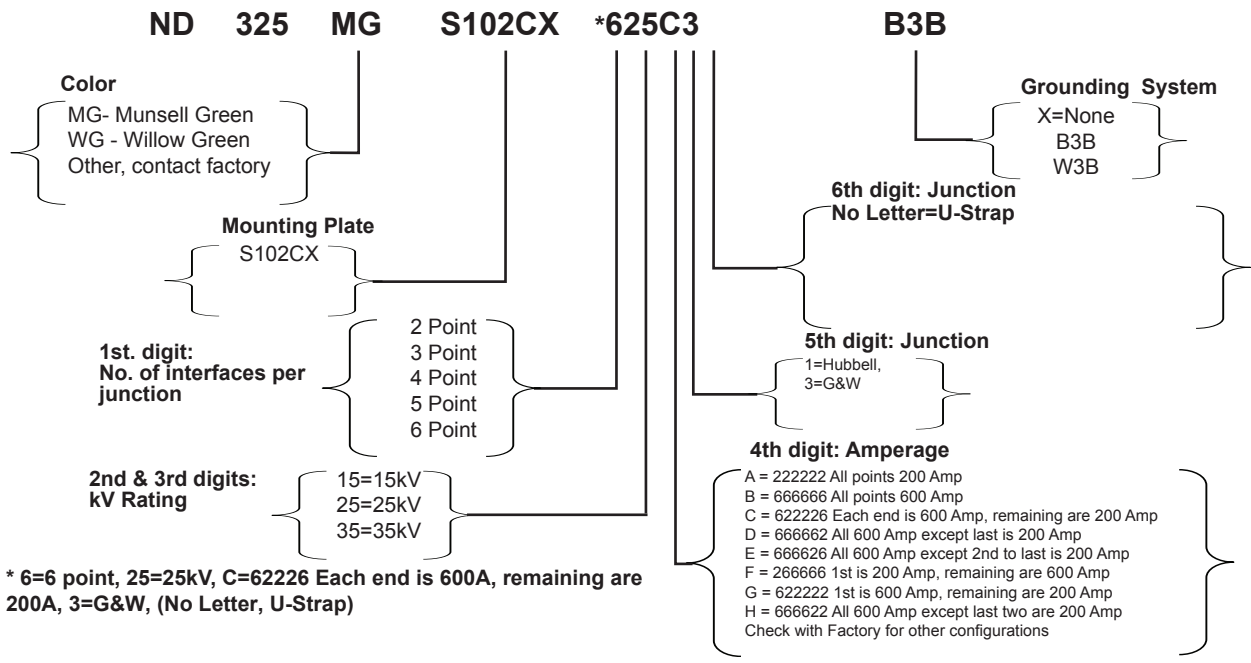

Nordic Cabinet Ordering Key for
G&W Multi-Point Junctions
ND-325-MG-S102CX-625C3-B3B

This unit will accommodate three, 2- 6 way G&W 15/25kV 200A or 600A Multiple Point Junctions with U-straps.