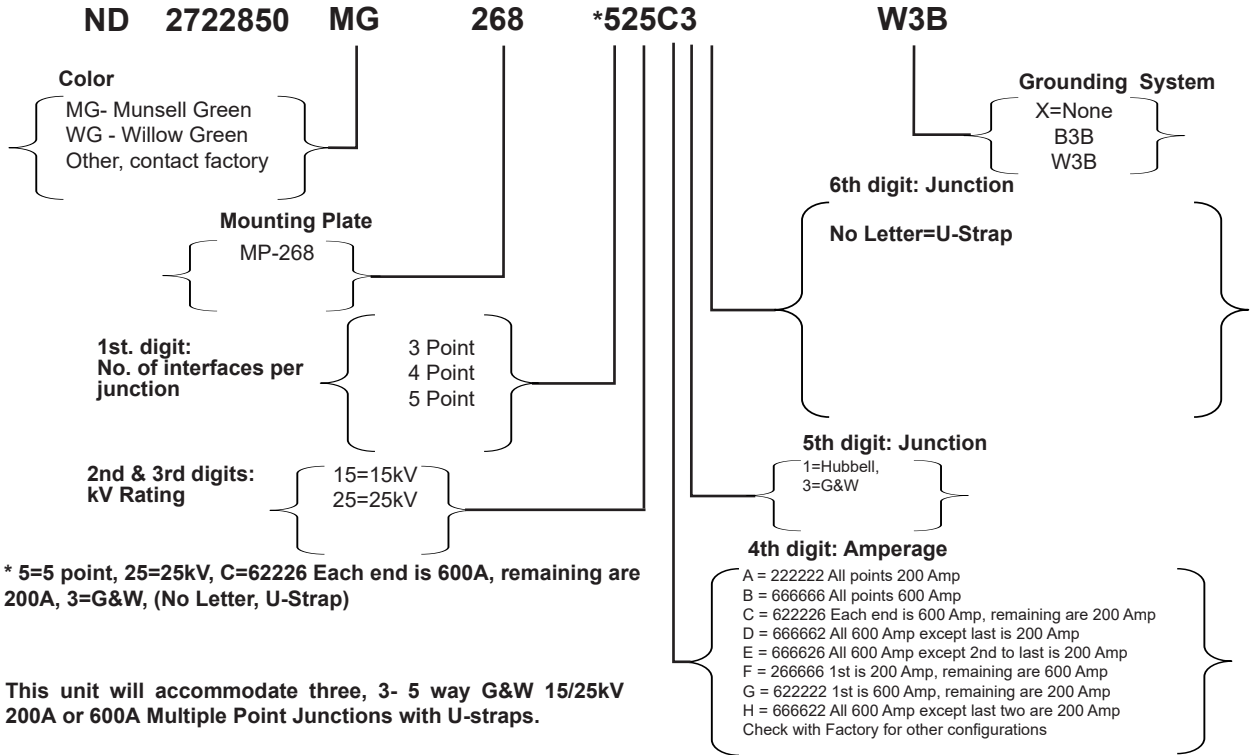

# Nordic Cabinet Ordering Key for G&W Multi-Point Junctions ND-2722850-MG-268-525C3-W3B

**G&W Molded Multi-Point Junctions with 4" interface spacing.**

G&W 4.0" Spaced Multi-Point w/u-straps				
Type of Junction: G&W (3 per Cabinet)	325C3 (3-way)	425C3 (4-way)	525C3 (5-way)	625C3 (6-way)
Junction Width	11.2"	15.2"	19.2"	23.2"
ND-2722850-MG- 268-X-X Cabinet Accommodates:	Yes	Yes	Yes	No