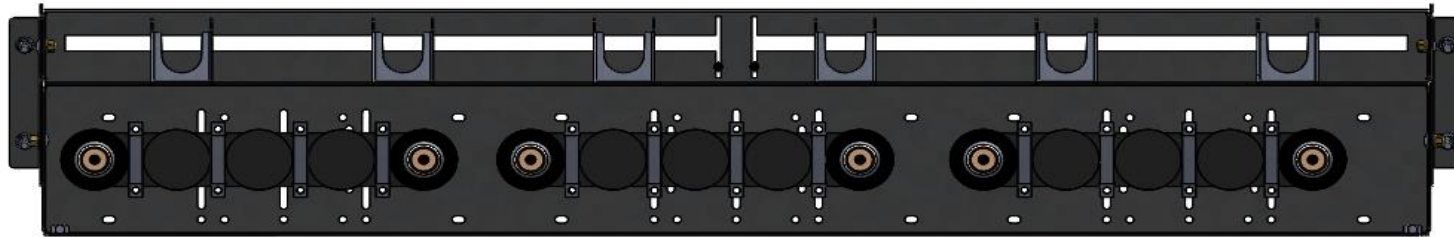

# Nordic Cabinet Ordering Key for G&W Multi-Point Junctions ND-2722850-MG-268-525C3-W3B

**G&W Molded Multi-Point Junctions with 4" interface spacing.**

G&W 4.0" Spaced Multi-Point w/u-straps				
Type of Junction: G&W (3 per Cabinet)	325C3 (3-way)	425C3 (4-way)	525C3 (5-way)	625C3 (6-way)
Junction Width	11.2"	15.2"	19.2"	23.2"
ND-2722850-MG- 268-X-X Cabinet Accommodates:	Yes	Yes	Yes	No