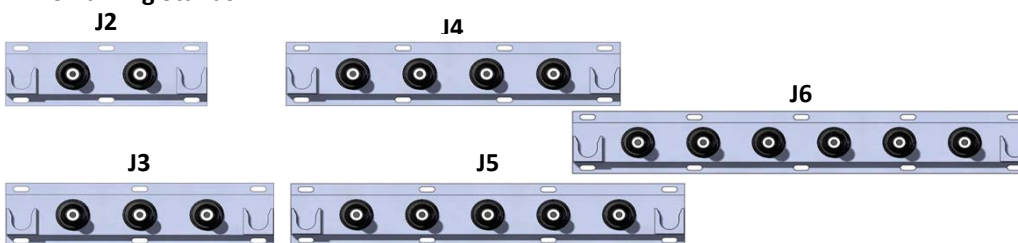

Two Parking Stands

V2=w/two parking stands					
Type of Junction	J2	J3	J4	J5	J6
Junction Width	19.5"	26"	32.5"	39"	45.5"
ND-325-MG-X-X-X, ND-325-MG-PS14A-X-X , ND-325-MG-UNI4 Cabinets Accommodate:	Yes	Yes	No	No	No