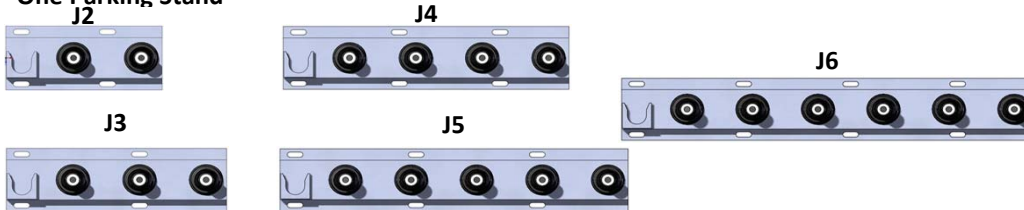

One Parking Stand

V1=with one parking stand (parking stands can be located either left or right side)					
Type of Junction	J2	J3	J4	J5	J6
Junction Width	15"	21.5"	28"	34.5"	41"
ND-325-MG-X-X-X, ND-325-MG-PS14A-X-X , ND-325-MG-UNI4 Cabinets Accommodate:	Yes	Yes	Yes	No	No