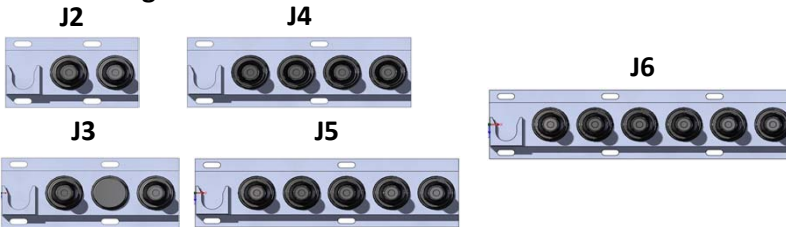

Nordic Cabinet Ordering Key
for Elastimold Multi-Point Junctions
ND-325-MG-PS14A-525A2N-B3B

Page 1 of 3
 for 4" interface spacing, see page 2.
 for 6.5" interface spacing, see page 3.

Elastimold Molded Multi-Point Junctions with 4" Interface Spacing

No Parking Stands

Elastimold 4" Interface Multi-Point Junction (no parking stands)	J2	J3	J4	J5	J6
Junction Width	8"	12"	16"	20"	24"
ND-325-MG-X-X-X, ND-325-MG-PS14A-X-X, ND-325-MG-UNI4 Cabinets Accommodate:	Yes	Yes	Yes	Yes	Yes

One Parking Stand

Elastimold 4" Interface Multi-Point Junction (one parking stand located either left or right side)	J2	J3	J4	J5	J6
Junction Width	11.5"	15.5"	19.5"	23.5"	27.5"
ND-325-MG-X-X-X, ND-325-MG-PS14A-X-X, ND-325-MG-UNI4 Cabinets Accommodate:	Yes	Yes	Yes	Yes	Yes

Two Parking Stands

Elastimold 4" Interface Multi-Point Junction (two parking stands)	J2	J3	J4	J5	J6
Junction Width	15"	19"	23"	27"	31"
ND-325-MG-X-X-X, ND-325-MG-PS14A-X-X, ND-325-MG-UNI4 Cabinets Accommodate:	Yes	Yes	Yes	Yes	No