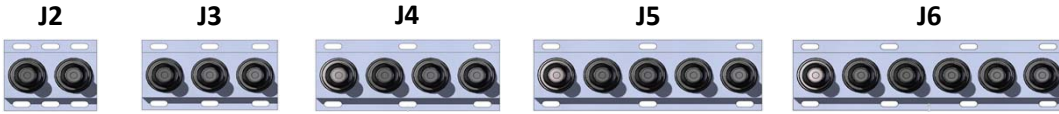

Nordic Cabinet Ordering Key
for Elastimold Multi-Point Junctions
ND-325-MG-PS14A-525A2N-B3B

Page 1 of 3
 for 4" interface spacing, see page 2.
 for 6.5" interface spacing, see page 3.

Elastimold Molded Multi-Point Junctions with 4" Interface Spacing

No Parking Stands

Elastimold 4" Interface Multi-Point Junction (no parking stands)	J2	J3	J4	J5	J6
Junction Width	8"	12"	16"	20"	24"
ND-325-MG-X-X-X, ND-325-MG-PS14A-X-X, ND-325-MG-UNI4 Cabinets Accommodate:	Yes	Yes	Yes	Yes	Yes

One Parking Stand

Elastimold 4" Interface Multi-Point Junction (one parking stand located either left or right side)	J2	J3	J4	J5	J6
Junction Width	11.5"	15.5"	19.5"	23.5"	27.5"
ND-325-MG-X-X-X, ND-325-MG-PS14A-X-X, ND-325-MG-UNI4 Cabinets Accommodate:	Yes	Yes	Yes	Yes	Yes

Two Parking Stands

Elastimold 4" Interface Multi-Point Junction (two parking stands)	J2	J3	J4	J5	J6
Junction Width	15"	19"	23"	27"	31"
ND-325-MG-X-X-X, ND-325-MG-PS14A-X-X, ND-325-MG-UNI4 Cabinets Accommodate:	Yes	Yes	Yes	Yes	No