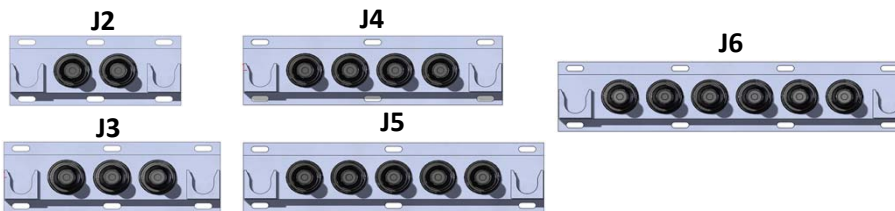

Nordic Cabinet Ordering Key
for Elastimold Multi-Point Junctions
ND-325-MG-PS14A-525A2N-B3B

Page 1 of 3
 for 4" interface spacing, see page 2.
 for 6.5" interface spacing, see page 3.

Elastimold Molded Multi-Point Junctions with 4" Interface Spacing

No Parking Stands

Elastimold 4" Interface Multi-Point Junction (no parking stands)	J2	J3	J4	J5	J6
Junction Width	8"	12"	16"	20"	24"
ND-325-MG-X-X-X, ND-325-MG-PS14A-X-X, ND-325-MG-UNI4 Cabinets Accommodate:	Yes	Yes	Yes	Yes	Yes

One Parking Stand

Elastimold 4" Interface Multi-Point Junction (one parking stand located either left or right side)	J2	J3	J4	J5	J6
Junction Width	11.5"	15.5"	19.5"	23.5"	27.5"
ND-325-MG-X-X-X, ND-325-MG-PS14A-X-X, ND-325-MG-UNI4 Cabinets Accommodate:	Yes	Yes	Yes	Yes	Yes

Two Parking Stands

Elastimold 4" Interface Multi-Point Junction (two parking stands)	J2	J3	J4	J5	J6
Junction Width	15"	19"	23"	27"	31"
ND-325-MG-X-X-X, ND-325-MG-PS14A-X-X, ND-325-MG-UNI4 Cabinets Accommodate:	Yes	Yes	Yes	Yes	No