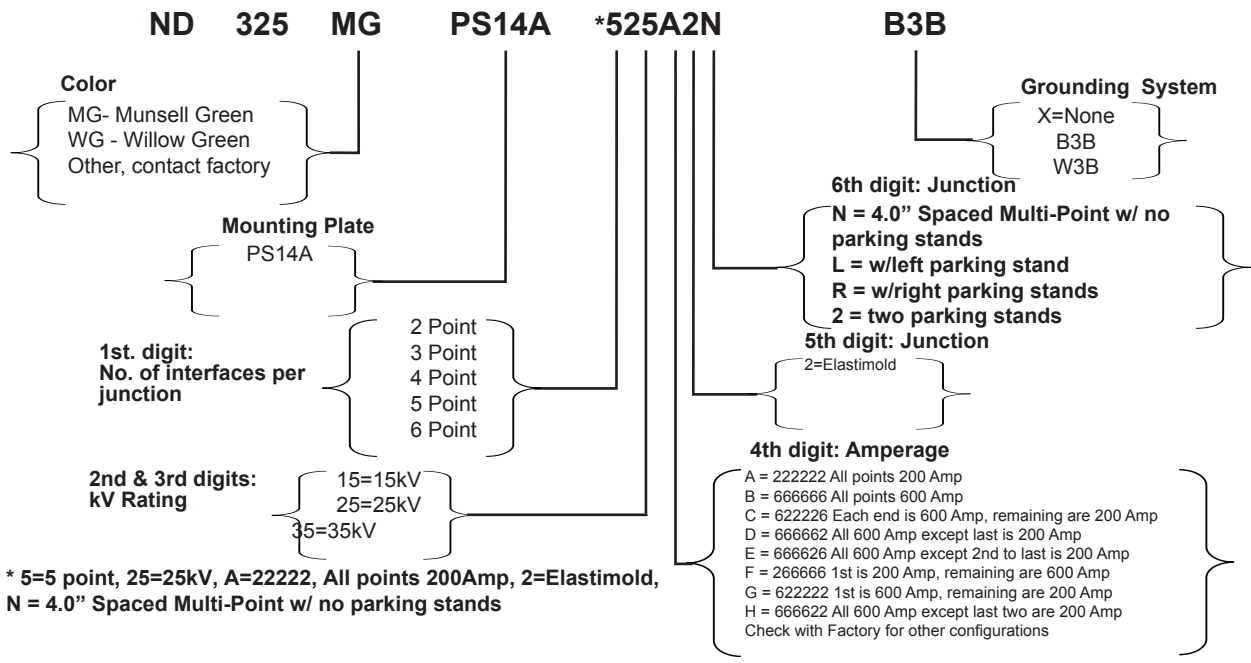

Nordic Cabinet Ordering Key
for Elastimold Multi-Point Junctions
ND-325-MG-PS14A-525A2N-B3B

Page 1 of 3
 for 4" interface spacing, see page 2.
 for 6.5" interface spacing, see page 3.

Elastimold Molded Multi-Point Junctions with 4" Interface Spacing

No Parking Stands

Elastimold 4" Interface Multi-Point Junction (no parking stands)	J2	J3	J4	J5	J6
Junction Width	8"	12"	16"	20"	24"
ND-325-MG-X-X-X, ND-325-MG-PS14A-X-X, ND-325-MG-UNI4 Cabinets Accommodate:	Yes	Yes	Yes	Yes	Yes

One Parking Stand

Elastimold 4" Interface Multi-Point Junction (one parking stand located either left or right side)	J2	J3	J4	J5	J6
Junction Width	11.5"	15.5"	19.5"	23.5"	27.5"
ND-325-MG-X-X-X, ND-325-MG-PS14A-X-X, ND-325-MG-UNI4 Cabinets Accommodate:	Yes	Yes	Yes	Yes	Yes

Elastimold Molded Multi-Point Junctions with 6.5" Interface Spacing

No Parking Stands

V=6.5" Spaced Multi-Point w/No Parking Stands					
Type of Junction	J2	J3	J4	J5	J6
Junction Width	10.5"	17"	23.5"	30"	36.5"
ND-325-MG-X-X-X, ND-325-MG-PS14A-X-X , ND-325-MG-UNI4 Cabinets Accommodate:	Yes	Yes	Yes	No	No