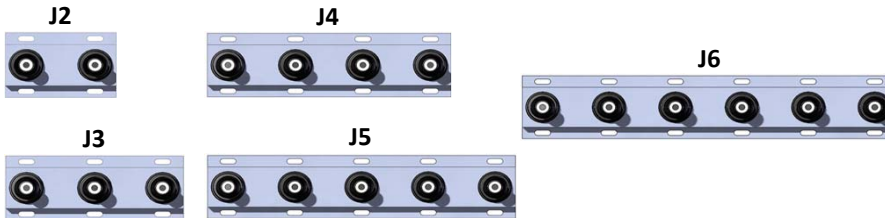

No Parking Stands

Elastimold 4" Interface Multi-Point Junction (no parking stands)	J2	J3	J4	J5	J6
Junction Width	8"	12"	16"	20"	24"
ND-325-MG-X-X-X, ND-325-MG-PS14A-X-X, ND-325-MG-UNI4 Cabinets Accommodate:	Yes	Yes	Yes	Yes	Yes

One Parking Stand

Elastimold 4" Interface Multi-Point Junction (one parking stand located either left or right side)	J2	J3	J4	J5	J6
Junction Width	11.5"	15.5"	19.5"	23.5"	27.5"
ND-325-MG-X-X-X, ND-325-MG-PS14A-X-X, ND-325-MG-UNI4 Cabinets Accommodate:	Yes	Yes	Yes	Yes	Yes

Two Parking Stands

Elastimold 4" Interface Multi-Point Junction (two parking stands)	J2	J3	J4	J5	J6
Junction Width	15"	19"	23"	27"	31"
ND-325-MG-X-X-X, ND-325-MG-PS14A-X-X, ND-325-MG-UNI4 Cabinets Accommodate:	Yes	Yes	Yes	Yes	No

Elastimold Molded Multi-Point Junctions with 6.5" Interface Spacing

No Parking Stands

V=6.5" Spaced Multi-Point w/No Parking Stands					
Type of Junction	J2	J3	J4	J5	J6
Junction Width	10.5"	17"	23.5"	30"	36.5"
ND-325-MG-X-X-X, ND-325-MG-PS14A-X-X , ND-325-MG-UNI4 Cabinets Accommodate:	Yes	Yes	Yes	No	No